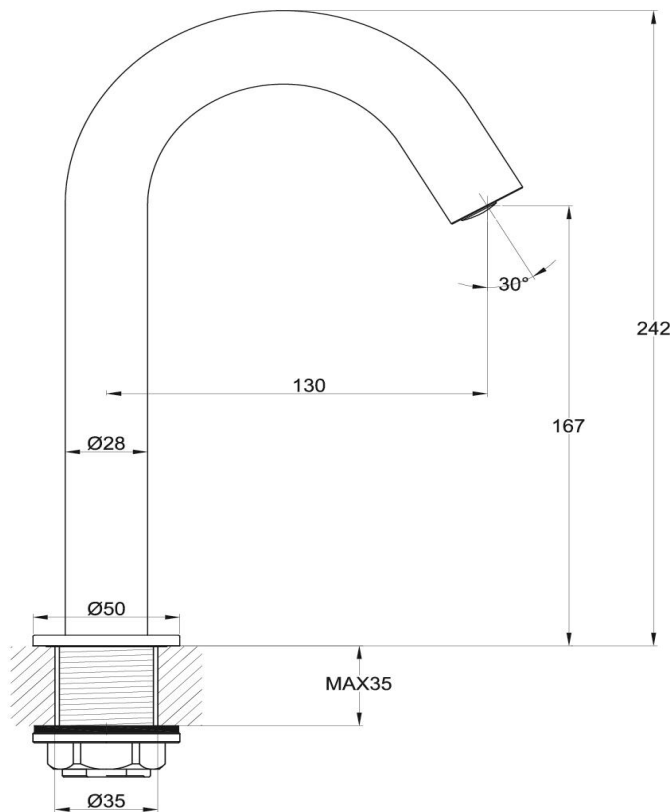

Deck Mounted Automatic Tap with Sensor

TUNE

FWLUX95BG

Luxe Deck Mounted Automatic Tap with Sensor Brushed Gold

- Hands free infrared sensor activated
- Available in wall mount or deck mounted options
- Automatic shut-off water saving flow control
- Improves water and energy efficiency
- Easy to use
- Hygienic and reduces risk of cross contamination
- Mains and battery powered options included
- Available in matte black, gun metal, brushed gold, and chrome