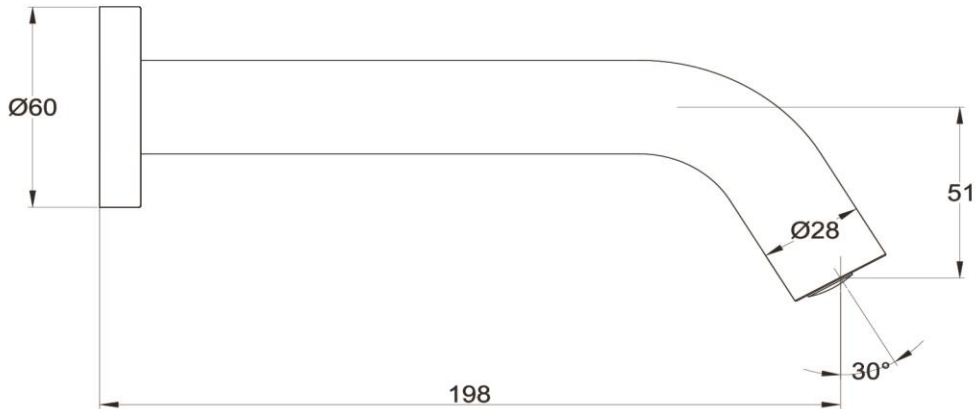

Wall Mounted Automatic Tap with Sensor

TUNE

FWLUX93GM

Luxe Wall Mounted Automatic Tap with Sensor Gun Metal

- Hands free infrared sensor activated
- Available in wall mount or deck mounted options
- Automatic shut-off water saving flow control
- Improves water and energy efficiency
- Easy to use
- Hygienic and reduces risk of cross contamination
- Mains and battery powered options included
- Available in matte black, gun metal, brushed gold, and chrome