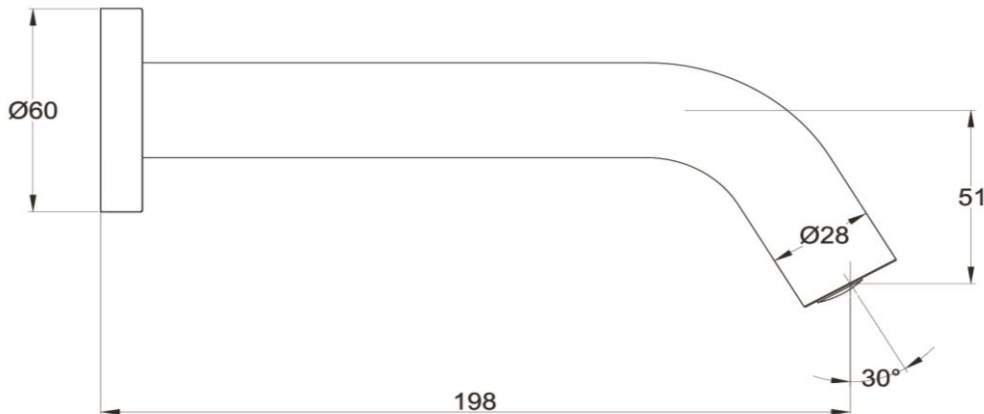

Wall Mounted Automatic Tap with Sensor

TUNE

FWLUX93BL

Luxe Wall Mounted Automatic Tap with Sensor Satin Black

- Hands free infrared sensor activated
- Available in wall mount or deck mounted options
- Automatic shut-off water saving flow control
- Improves water and energy efficiency
- Easy to use
- Hygienic and reduces risk of cross contamination
- Mains and battery powered options included
- Available in matte black, gun metal, brushed gold, and chrome