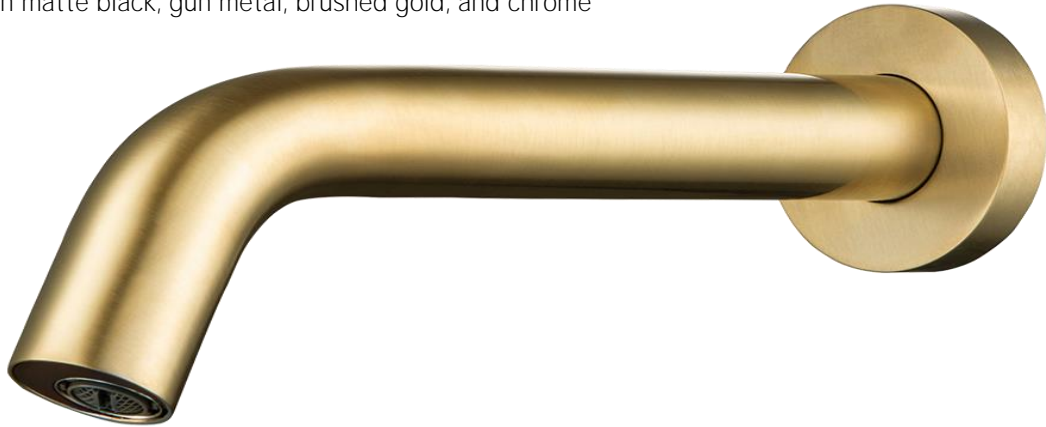

Wall Mounted Automatic Tap with Sensor

FWLUX93BG

Luxe Wall Mounted Automatic Tap with Sensor Brushed Gold

- Hands free infrared sensor activated
- Available in wall mount or deck mounted options
- Automatic shut-off water saving flow control
- Improves water and energy efficiency
- Easy to use
- Hygienic and reduces risk of cross contamination
- Mains and battery powered options included
- Available in matte black, gun metal, brushed gold, and chrome

CARE AND USE

Tapware

All finishes are smooth, abrasion resistant, corrosion resistant, fade-proof and easy to clean. All finishes are super hard wearing surfaces that won't chip, peel or tarnish with normal use. All surfaces should be regularly wiped clean with non scouring, neutral wash solutions.