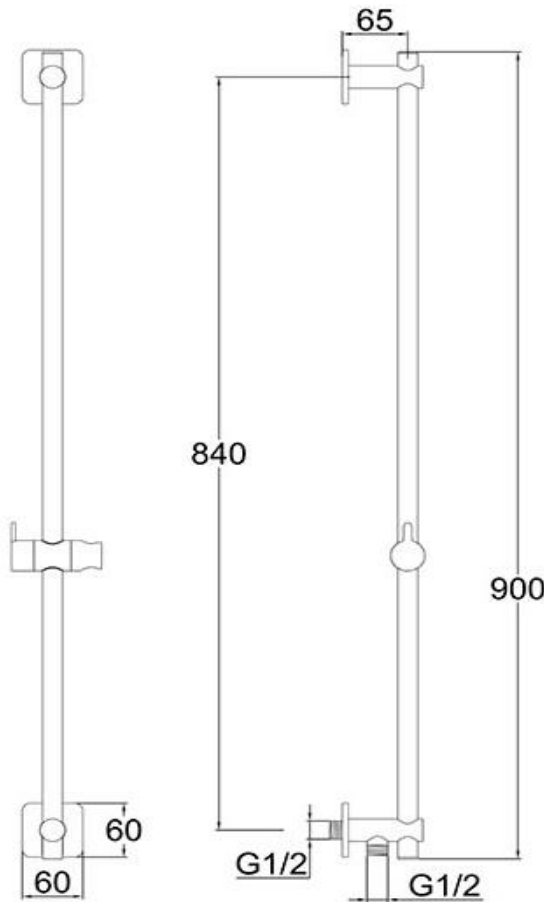

Slide Shower 3 Function Handshower

TUNE

FWLO9516MCP

Loft Slide Shower 3 Function Handshower Chrome

900mm centers and intergrated 15mm male wall elbow connection

Full metal rail, end posts and slider for long term durability

1750mm metal wound shower hose

Recommended working pressure 200 - 500kPa (balanced)

CARE AND USE

Tapware

All finishes are smooth, abrasion resistant, corrosion resistant, fade-proof and easy to clean. All finishes are super hard wearing surfaces that won't chip, peel or tarnish with normal use. All surfaces should be regularly wiped clean with non scouring, neutral wash solutions.