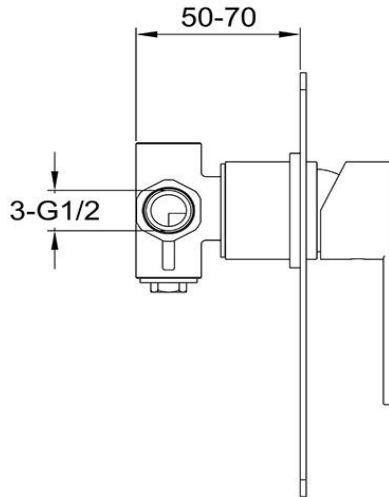

Shower/Bath Mixer

TUNE

FWLO8303CP

Loft Shower/Bath Mixer Chrome

Recommended working pressure 200 - 500kPa (balanced)

CARE AND USE

Tapware

All finishes are smooth, abrasion resistant, corrosion resistant, fade-proof and easy to clean. All finishes are super hard wearing surfaces that won't chip, peel or tarnish with normal use. All surfaces should be regularly wiped clean with non scouring, neutral wash solutions.