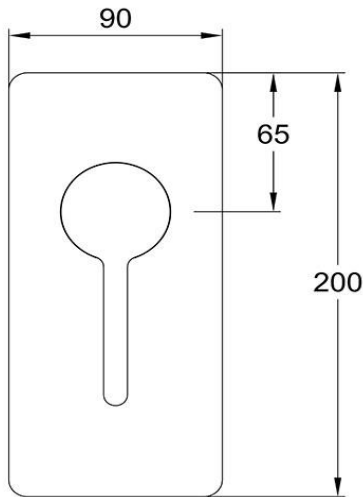

Shower/Bath Mixer

TUNE

FWLO8303CP

Loft Shower/Bath Mixer Chrome

Recommended working pressure 200 - 500kPa (balanced)

CARE AND USE

Tapware

All finishes are smooth, abrasion resistant, corrosion resistant, fade-proof and easy to clean. All finishes are super hard wearing surfaces that won't chip, peel or tarnish with normal use. All surfaces should be regularly wiped clean with non scouring, neutral wash solutions.