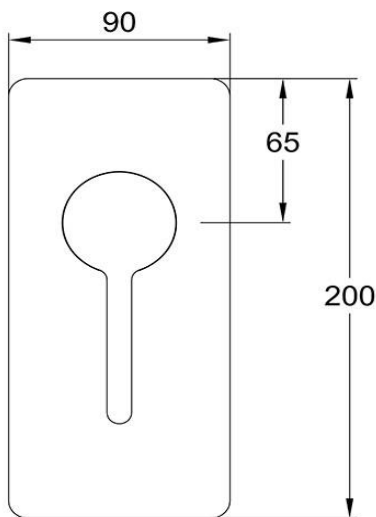

# Shower/Bath Mixer

FWLO8303BC

Loft Shower/Bath Mixer Brushed Copper

Recommended working pressure 200 - 500kPa (balanced)