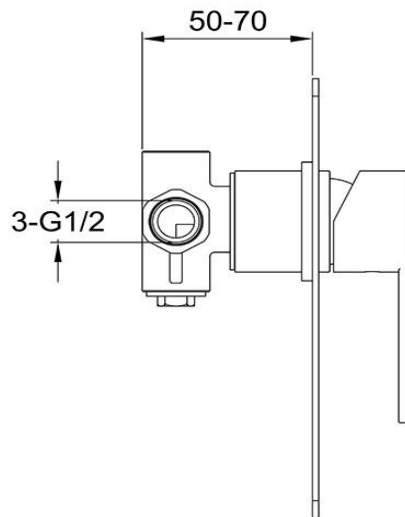

# Shower/Bath Mixer

FWLO8303BC

Loft Shower/Bath Mixer Brushed Copper

Recommended working pressure 200 - 500kPa (balanced)