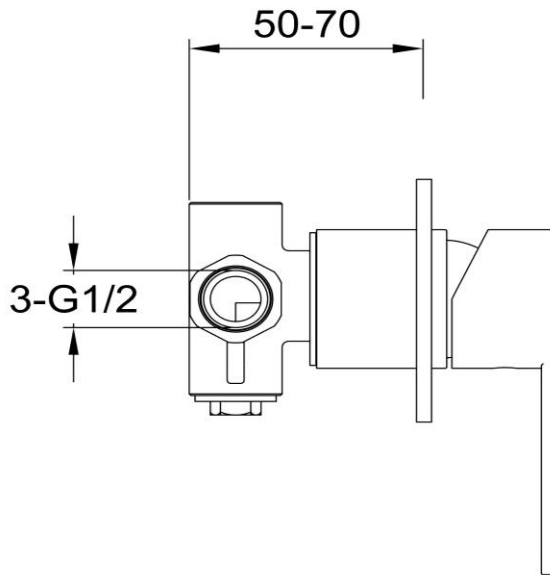

Shower/Bath Mixer

TUNE

FWLO8303ABC

Loft Shower/Bath Mixer Brushed Copper (small face plate)

Small faceplate is 80mm diameter

Recommended working pressure 200 - 500kPa (balanced)

CARE AND USE

Tapware