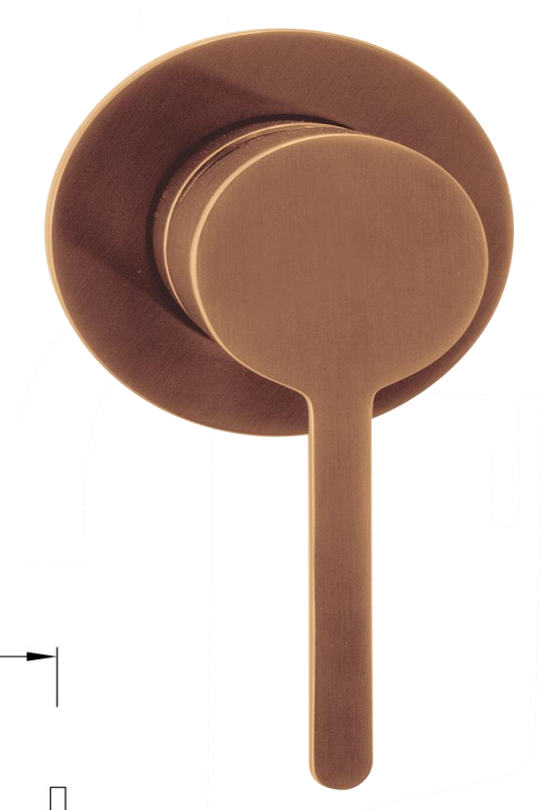

Shower/Bath Mixer

TUNE

FWLO8303ABC

Loft Shower/Bath Mixer Brushed Copper (small face plate)

Small faceplate is 80mm diameter

Recommended working pressure 200 - 500kPa (balanced)

CARE AND USE

Tapware