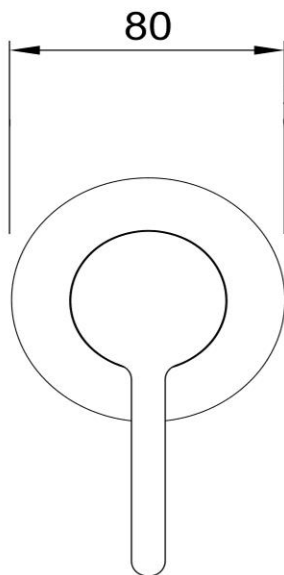

Shower/Bath Mixer

TUNE

FWLO8303ABC

Loft Shower/Bath Mixer Brushed Copper (small face plate)

Small faceplate is 80mm diameter

Recommended working pressure 200 - 500kPa (balanced)

CARE AND USE

Tapware