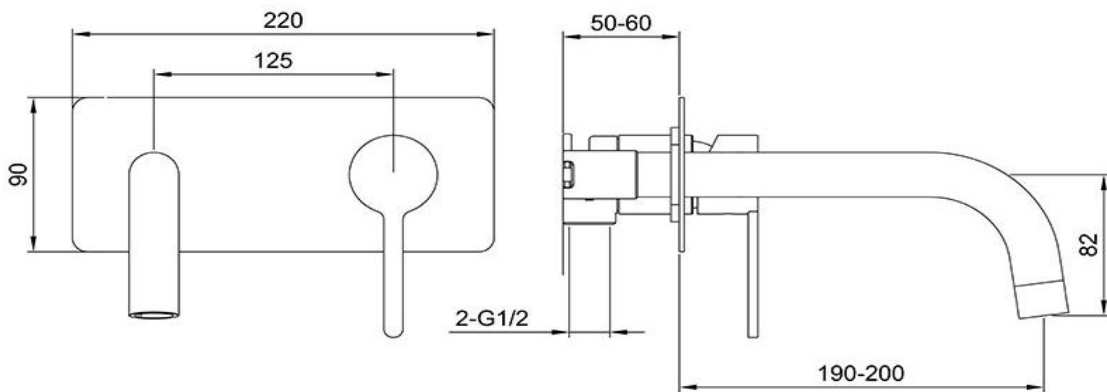

## Wall Mounted Basin Mixer

**TUNE**

FWLO8286GM

Loft Wall Mounted Basin Mixer Gun Metal

Wall mount basin mixer finished in gun metal

200mm reach

Recommended working pressure 200 - 500kPa (balanced)