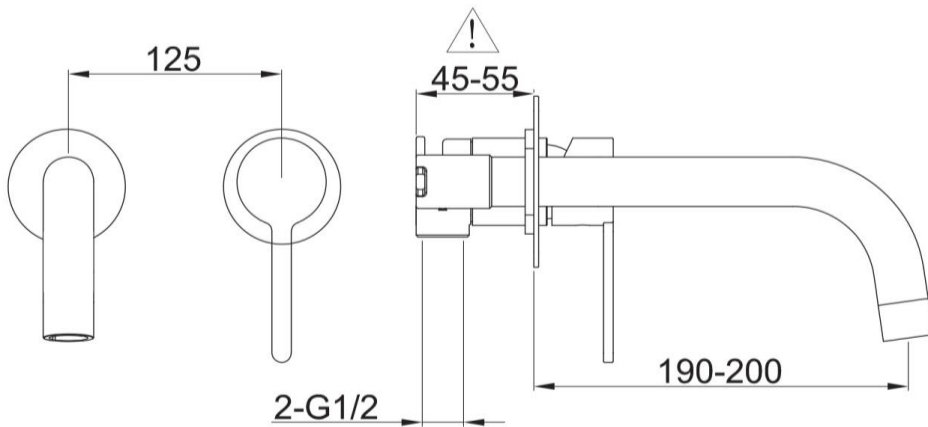

Wall Mounted Basin Mixer

TUNE

FWLO8286AGM

Loft Wall Mounted Basin Mixer Gun Metal (small face plate)

Wall mount basin mixer finished in gun metal with a small faceplate

200mm reach

Recommended working pressure 200 - 500kPa (balanced)