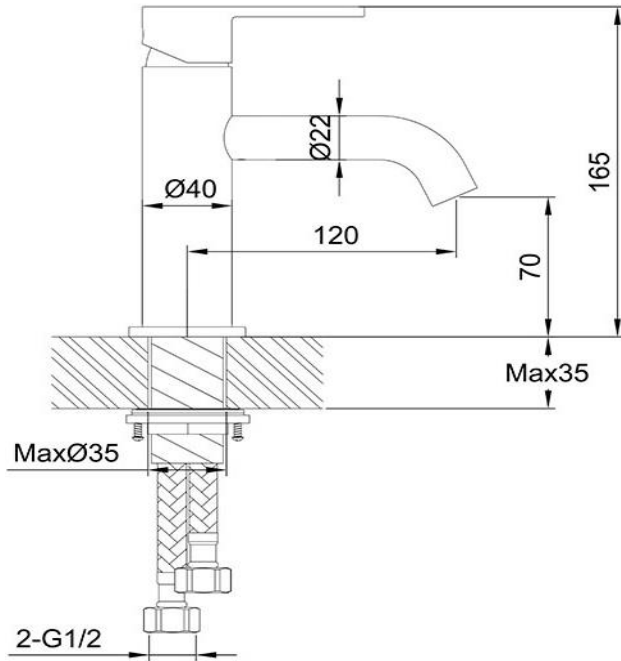

Standard Basin Mixer

FWLO8228CP

Loft Standard Basin Mixer Chrome

70mm aerator height x 120mm reach

Recommended working pressure 200 - 500kPa (balanced)

CARE AND USE

Tapware

All finishes are smooth, abrasion resistant, corrosion resistant, fade-proof and easy to clean. All finishes are super hard wearing surfaces that won't chip, peel or tarnish with normal use. All surfaces should be regularly wiped clean with non scouring, neutral wash solutions.