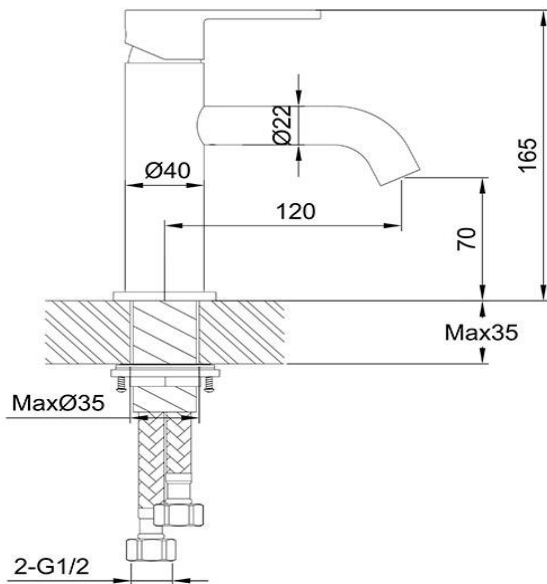

Standard Basin Mixer

TUNE

FWLO8228BC

Loft Standard Basin Mixer Brushed Copper

70mm aerator height x 120mm reach

Recommended working pressure 200 - 500kPa (balanced)

CARE AND USE

Tapware