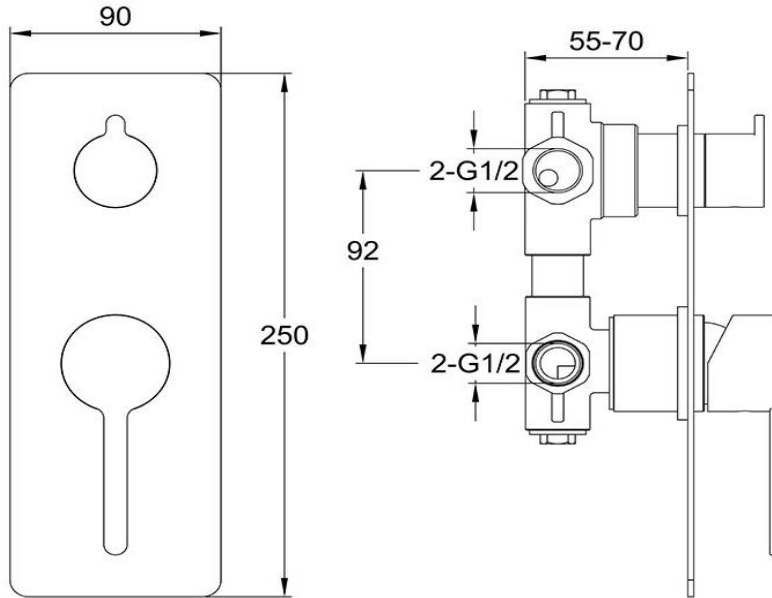

Shower Divert Mixer

TUNE

FWLO2037GM

Loft Shower Divert Mixer Gun Metal

Shower divert mixer finished in gun metal

Recommended working pressure 200 - 500kPa (balanced)

CARE AND USE

Tapware