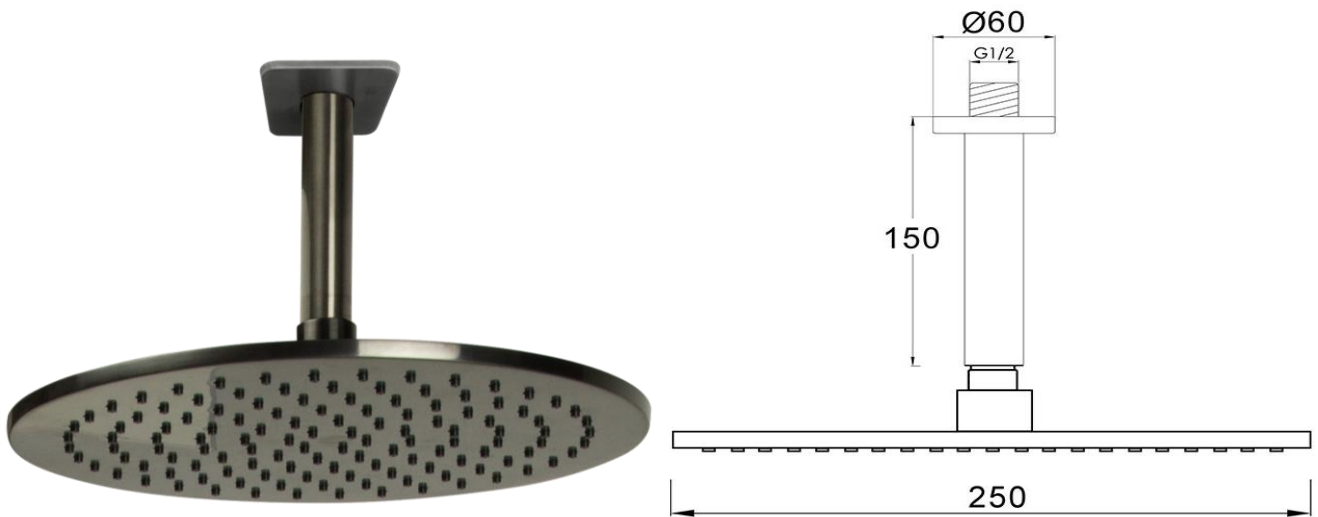

Rain Shower with Ceiling Arm

TUNE

FWLO10GM

Loft Rain Shower with Ceiling Arm Gun Metal

Ceiling mounted rain shower dump rose and arm in gun metal
250mm rose and 150mm arm with 15mm male ceiling connection

Recommended working pressure 200 - 500kPa (balanced)

CARE AND USE

Tapware

All finishes are smooth, abrasion resistant, corrosion resistant, fade-proof and easy to clean. All finishes are super hard wearing surfaces that won't chip, peel or tarnish with normal use. All surfaces should be regularly wiped clean with non scouring, neutral wash solutions.

LIMITED PRODUCT WARRANTIES

To be read in conjunction with and subject to all terms and conditions contained in the Waterware 'Producer Statement' available on-line (<http://www.waterware.co.nz/media-downloads>) From date of purchase, Waterware Services warrants products from the following categories to be free from manufacturing defect subject to exclusions (if applicable):

Category	Domestic Installations	Commercial Installations	Exclusions	Wels
Tapware | 10 year conditional warranty	5 years parts and labour, 6-10 years parts only	1 year parts and labour	Handshowers and Hoses	3 Star 9L/min