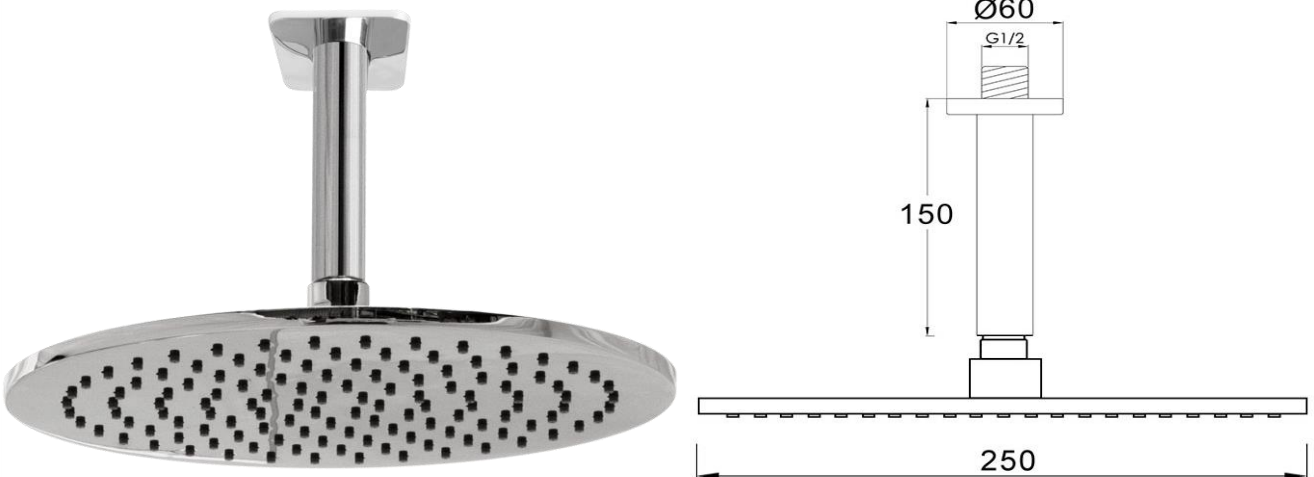

Rain Shower with Ceiling Arm

TUNE

FWLO10CP

Loft Rain Shower with Ceiling Arm Chrome

250mm rose and 400mm arm with 15mm male ceiling connection

Recommended working pressure 200 - 500kPa (balanced)

CARE AND USE