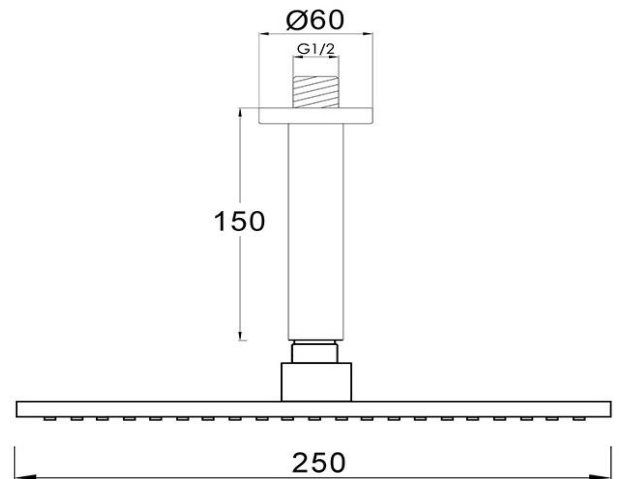

## Rain Shower with Ceiling Arm

FWLO10BC

Loft Rain Shower with Ceiling Arm Brushed Copper

250mm rose and 150mm arm with 15mm male ceiling connection

Recommended working pressure 200 - 500kPa (balanced)