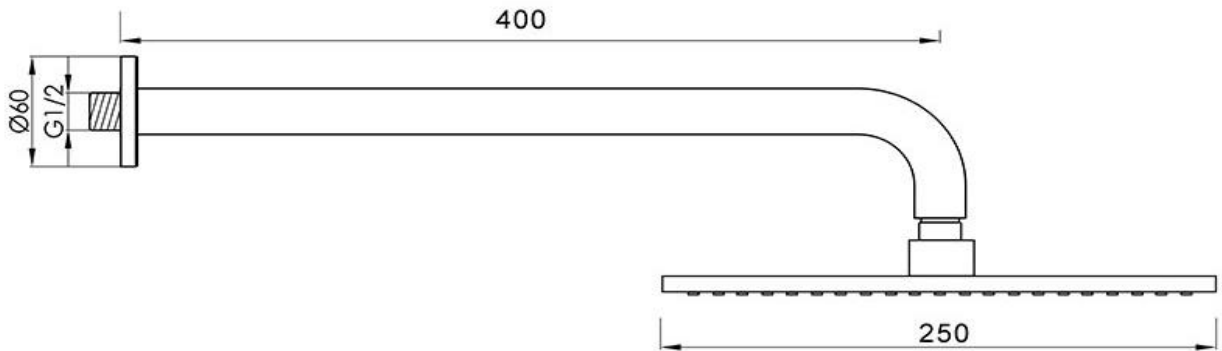

Rain Shower with Wall Arm

TUNE

FWLO09CP

Loft Rain Shower with Wall Arm Chrome

250mm rose and 400mm arm with 15mm male wall connection

Recommended working pressure 200 - 500kPa (balanced)

CARE AND USE

Tapware