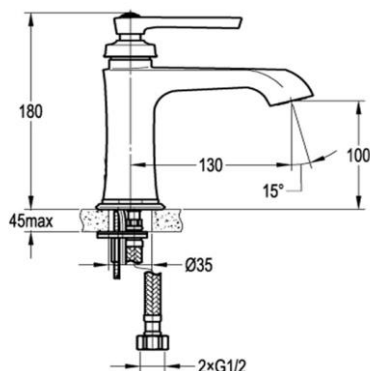

Standard Basin Mixer

FLOVA®

FWL9809CP

Liberty Standard Height Basin Mixer Chrome

100mm aerator height x 130mm reach

Recommended working pressure 200 - 500kPa (balanced)

Sedal ceramic disc cartridge (Made in Spain)