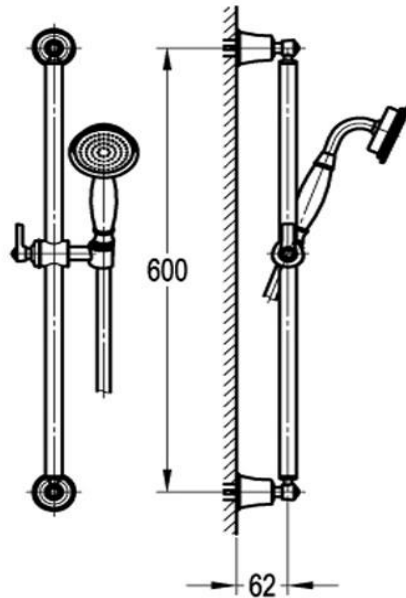

Slide shower with a single function handshower in oil rubbed bronze

FWL9509

Liberty Slide Shower 1 Function Handshower

- 600mm centers and 15mm male wall elbow connection
- Full metal rail, end posts and slider for long term durability
- 1500mm metal wound shower hose
- Recommended working pressure 200 - 500kPa (balanced)