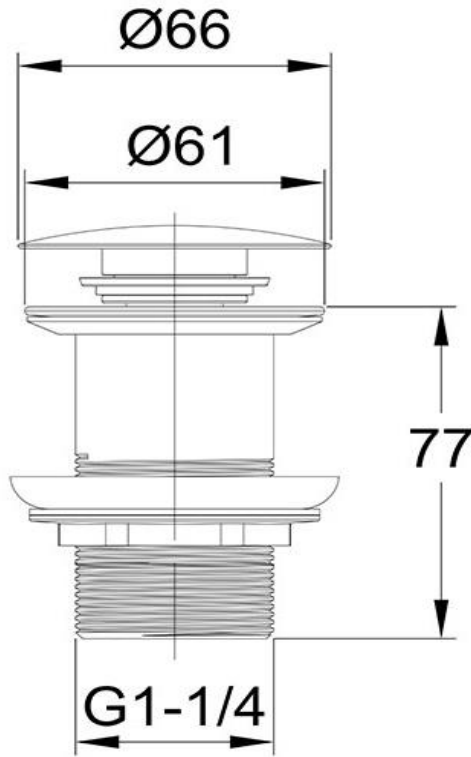

Clikclak Pop-Up Dome Waste Oil
Rubbed Bronze

FWL9269

Clikclak Pop-Up Dome Waste

Clikclak pop-up waste with an oil rubbed bronze dome shaped plug
plug
32mm diameter

CARE AND USE

Tapware

All finishes are smooth, abrasion resistant, corrosion resistant, fade-proof and easy to clean. All finishes are super hard wearing surfaces that won't chip, peel or tarnish with normal use. All surfaces should be regularly wiped clean with non scouring, neutral wash solutions.