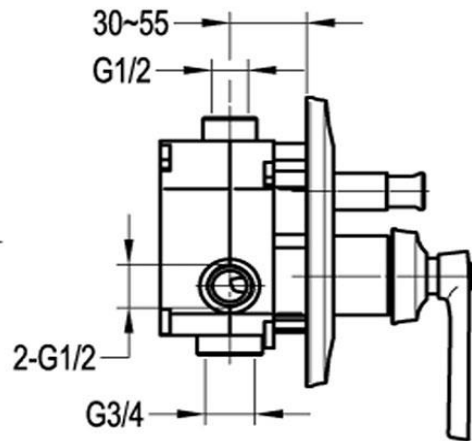

## Shower Divert Mixer

FLOVA®

FWL8308CP

Liberty Shower Divert Mixer Chrome

Recommended working pressure 200 - 500kPa (balanced)

Sedal ceramic disc cartridge (Made in Spain)