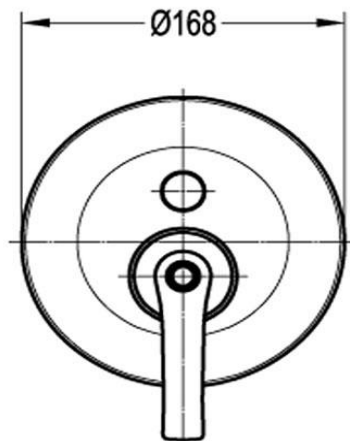

## Shower Divert Mixer

FLOVA®

FWL8308CP

Liberty Shower Divert Mixer Chrome

Recommended working pressure 200 - 500kPa (balanced)

Sedal ceramic disc cartridge (Made in Spain)