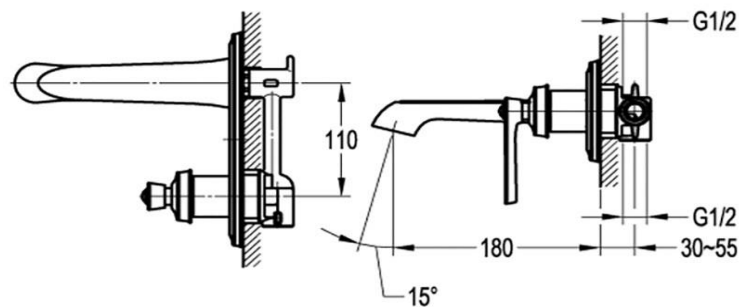

Wall Mounted Basin Mixer

FLOVA®

FWL8292CP

Liberty Wall Mounted Basin Mixer Chrome

180mm reach

Recommended working pressure 200 - 500kPa (balanced)

Sedal ceramic disc cartridge (Made in Spain)

CARE AND USE