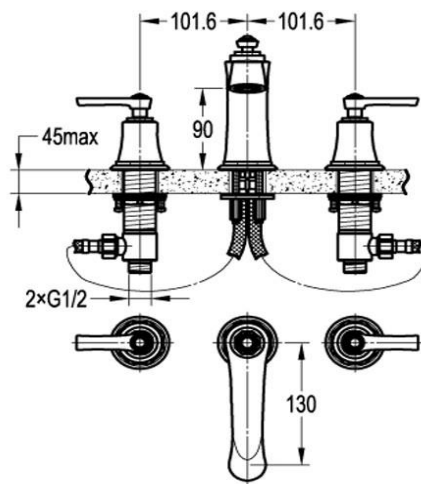

3 Hole Deck Mounted Basin Mixer

FLOVA®

FWL8259AI

Liberty 3 Hole Deck Mounted Basin Mixer Aged Iron

90mm aerator height x 130mm reach

Recommended working pressure 200 - 500kPa (balanced)

Ceramic disc cartridge