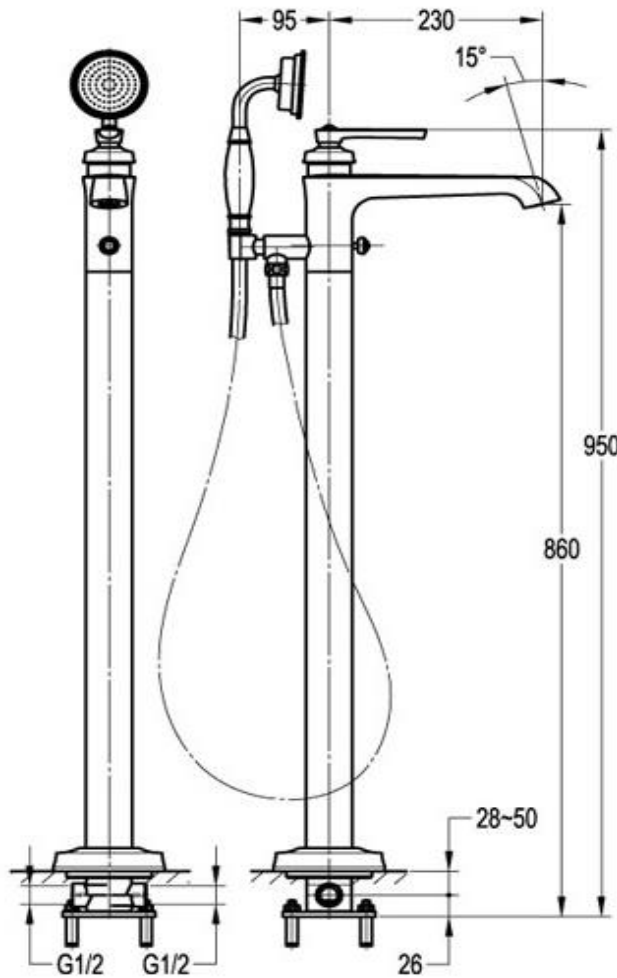

Floor Mounted Bath Mixer and Shower Set

FWL7129CP

Liberty Floor Mounted Bath Mixer and Shower Set Chrome

Recommended working pressure 200 - 500kPa (balanced)

Sedal ceramic disc cartridge (Made in Spain)

CARE AND USE