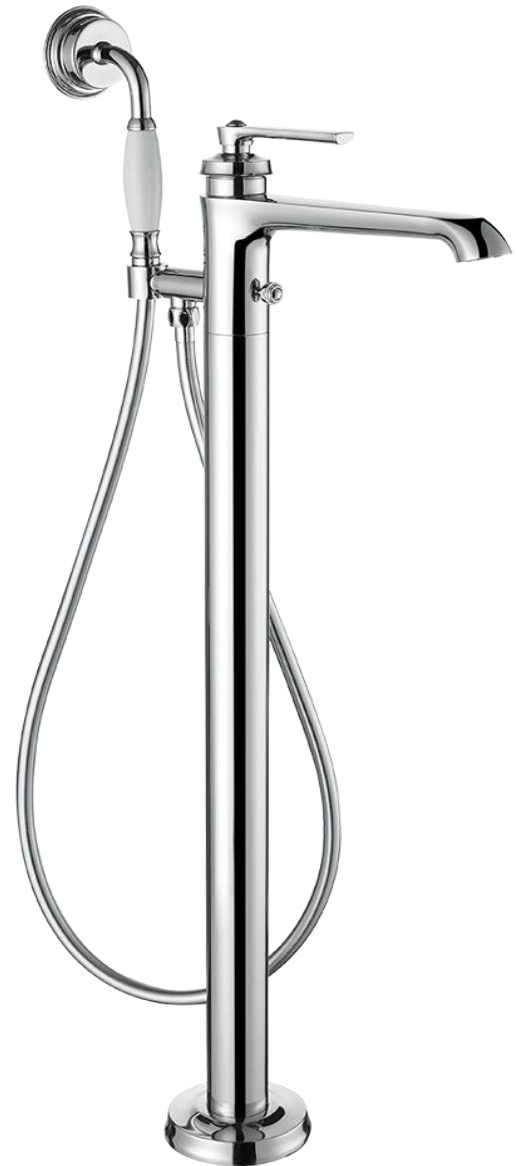

Floor Mounted Bath Mixer and Shower Set

FWL7129CP

Liberty Floor Mounted Bath Mixer and Shower Set Chrome

Recommended working pressure 200 - 500kPa (balanced)

Sedal ceramic disc cartridge (Made in Spain)

CARE AND USE

Chrome

The chrome finish is smooth, abrasion resistant, corrosion resistant, fade-proof and easy to clean. It is a hard wearing surfaces that wont chip, peel or tarnish with normal use. All surfaces should be regularly wiped clean with non scouring, neutral wash solutions. Never use an abrasive cleaner.