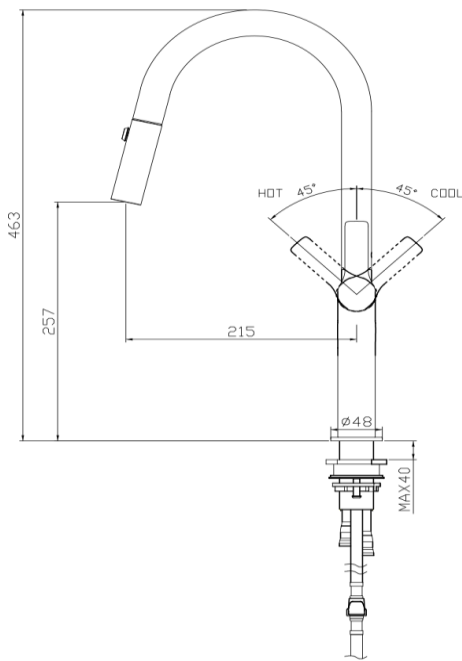

Extractable Kitchen Mixer

TUNE

FWK3093GM

Muse Extractable Kitchen Mixer Gun Metal

Muse extractable kitchen mixer in a gun metal finish.
 This mixer features an angled style barrel with a dual spray button control, and an easy-use swivel handpiece connection.
 463mm overall height x 215mm reach
 Recommended working pressure 200 – 500kPa (balanced)
 Ceramic disc cartridge