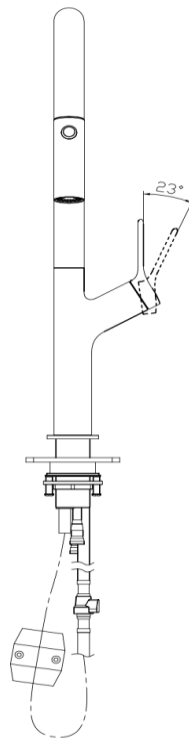

Extractable Kitchen Mixer

TUNE

FWK3093GM

Muse Extractable Kitchen Mixer Gun Metal

Muse extractable kitchen mixer in a gun metal finish.
 This mixer features an angled style barrel with a dual spray button control, and an easy-use swivel handpiece connection.
 463mm overall height x 215mm reach
 Recommended working pressure 200 – 500kPa (balanced)
 Ceramic disc cartridge