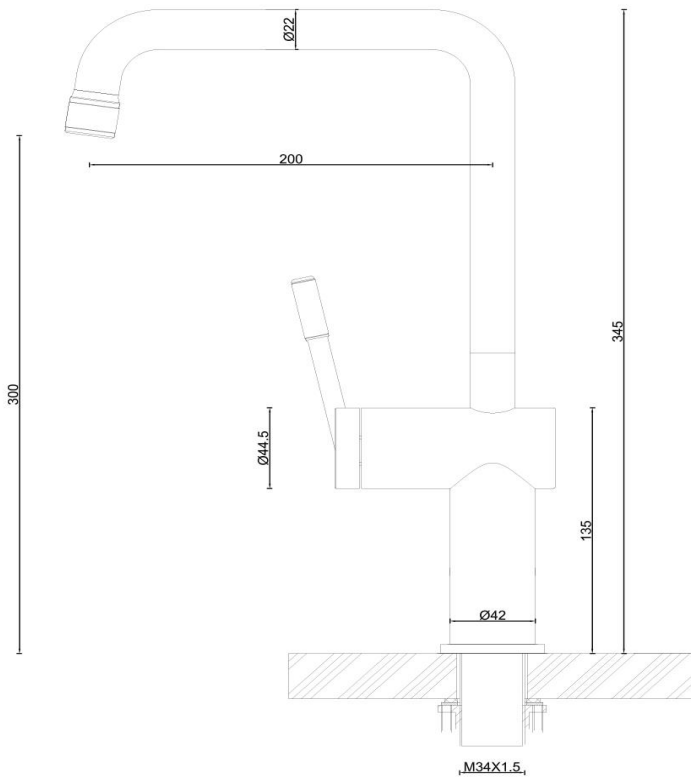

Straight Neck Kitchen Mixer

FWK03SNCP

Rivet Straight Neck Kitchen Mixer Chrome

Kitchen mixer with straight neck spout in chrome

290mm aerator height x 215mm reach

Stainless steel construction

Recommended working pressure 200 - 500kPa (balanced)