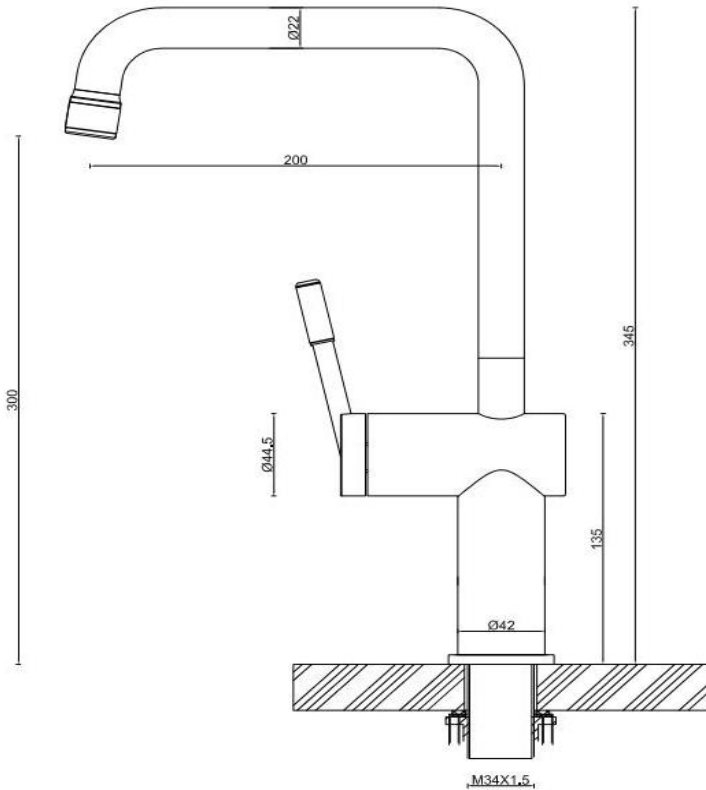

Straight Neck Kitchen Mixer

FWK03SNBL

Rivet Straight Neck Kitchen Mixer Matte Black

Kitchen mixer with straight neck spout in matte black

300mm aerator height x 200mm reach

Stainless steel construction

Recommended working pressure 200 - 500kPa (balanced)