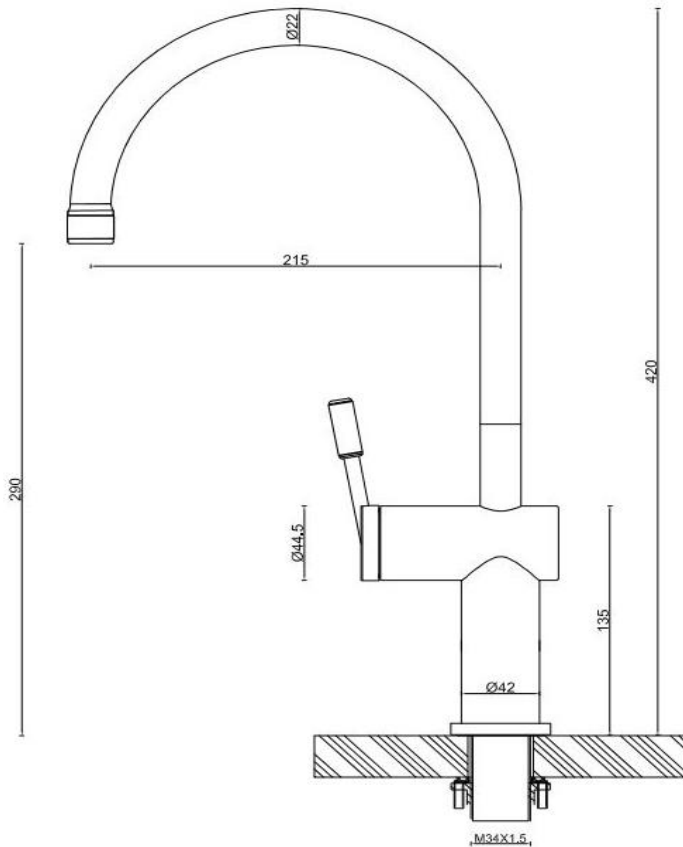

Gooseneck Kitchen Mixer

FWK03GNBL

Rivet Gooseneck Kitchen Mixer Matte Black

Kitchen mixer with gooseneck spout in matte black
 290mm aerator height x 215mm reach
 Stainless steel construction
 Recommended working pressure 200 - 500kPa (balanced)