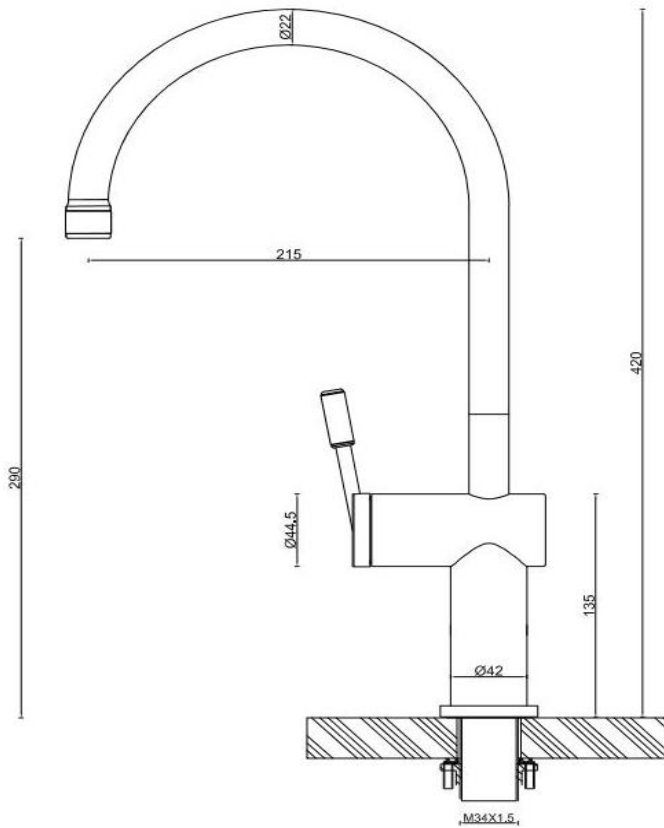

Gooseneck Kitchen Mixer

FWK03GNBC

Rivet Gooseneck Kitchen Mixer Brushed Copper

Kitchen mixer with gooseneck spout in brushed copper

290mm aerator height x 215mm reach

Stainless steel construction

Recommended working pressure 200 - 500kPa (balanced)