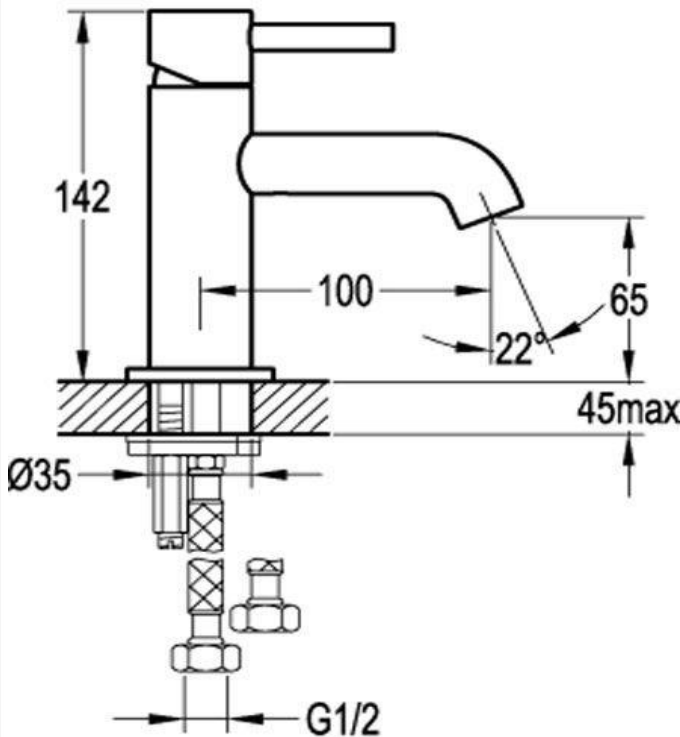

Mini Basin Mixer

FLOVA®

FWE9828

Elisa Mini Basin Mixer Chrome

Mini proportion basin mixer for smaller hand basins and vanities

65mm aerator height x 100mm reach

Recommended working pressure 200 - 500kPa (balanced)

Sedal ceramic disc cartridge (Made in Spain)

CARE AND USE

Tapware

All finishes are smooth, abrasion resistant, corrosion resistant, fade-proof and easy to clean. All finishes are super hard wearing surfaces that won't chip, peel or tarnish with normal use. All surfaces should be regularly wiped clean with non scouring, neutral wash solutions.

LIMITED PRODUCT WARRANTIES

To be read in conjunction with and subject to all terms and conditions contained in the Waterware 'Producer Statement' available on-line (<http://www.waterware.co.nz/media-downloads>) From date of purchase, Waterware Services warrants products from the following categories to be free from manufacturing defect subject to exclusions (if applicable):

Category	Domestic Installations	Commercial Installations	Exclusions	Wels
Tapware | 10 year conditional warranty	5 years parts and labour, 6-10 years parts only	1 year parts and labour	Handshowers and Hoses	5 Star 4.5L/min