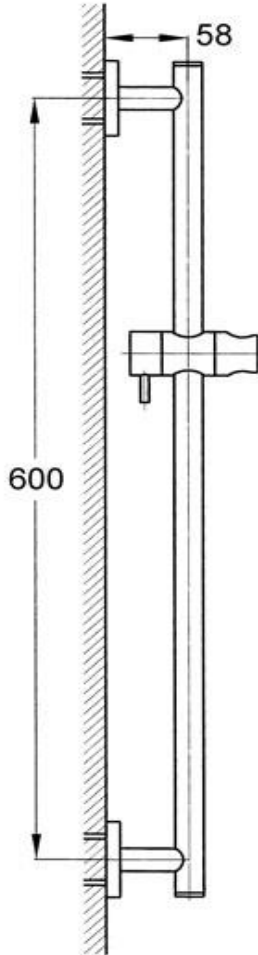

Slide Shower 3 Function Handshower

FWE9516M

Elisa Slide Shower 3 Function Handshower Chrome

- 600mm centers and 15mm male wall elbow connection
- Full metal rail, end posts and slider for long term durability
- 1500mm metal wound shower hose
- Recommended working pressure 200 - 500kPa (balanced)