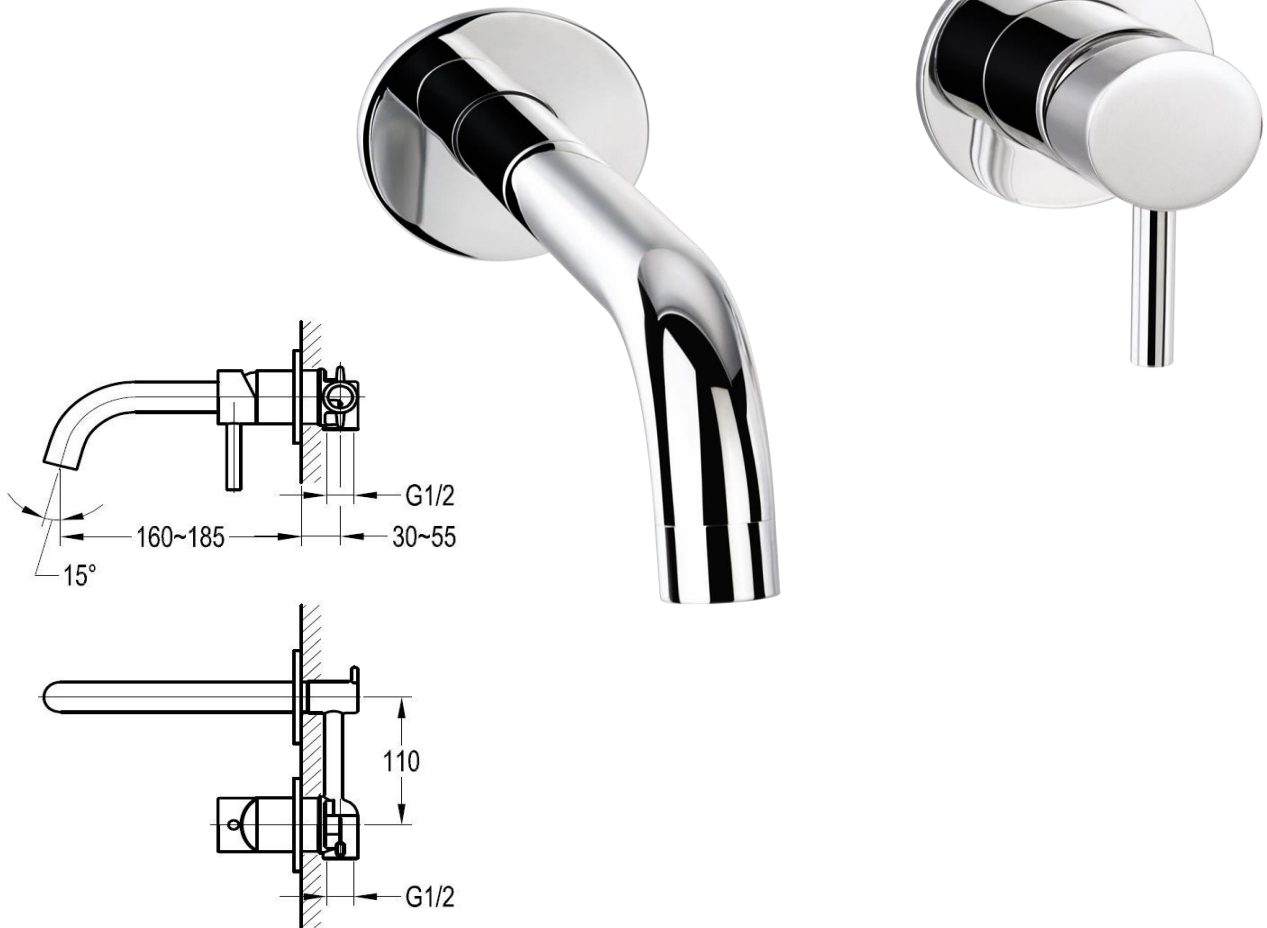

Wall Mounted Basin Mixer

FLOVA®

FWE8286

Elisa Wall Mounted Basin Mixer Chrome

Wall mounted basin mixer and spout for vessel basin installations

160 – 185mm reach

Recommended working pressure 200 – 500kPa (balanced)

Sedal ceramic disc cartridge (Made in Spain)

CARE AND USE

Tapware

All finishes are smooth, abrasion resistant, corrosion resistant, fade-proof and easy to clean. All finishes are super hard wearing surfaces that won't chip, peel or tarnish with normal use. All surfaces should be regularly wiped clean with non scouring, neutral wash solutions.

Category	Domestic Installations	Commercial Installations	Exclusions	Wels
Tapware 10 year conditional warranty	5 years parts and labour, 6-10 years parts only	1 year parts and labour	Handshowers and Hoses	4 Star 6L/min