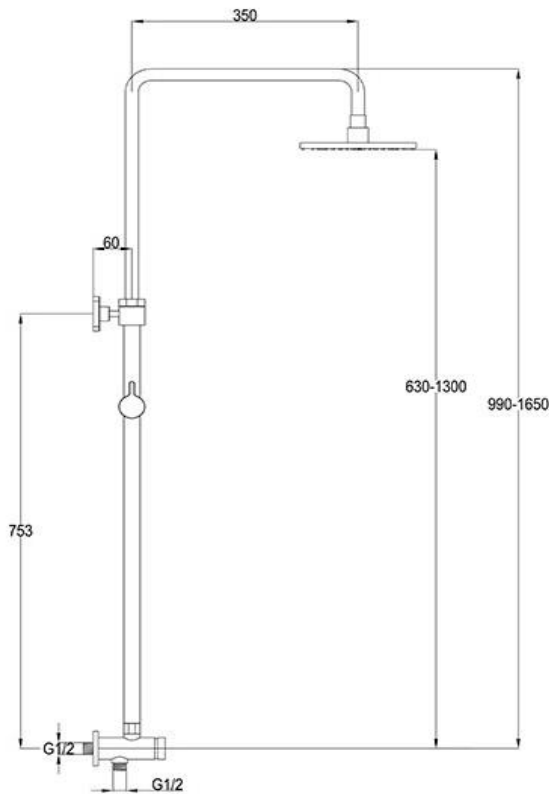

Shower Tower 3 Function

TUNE

FWE3050CP

Elisa Shower Tower 3 Function Chrome

Shower tower with a 3 function hand shower finished in chrome
1650mm high x 350mm reach
15mm male wall connection
Round faceplate
Recommended working pressure 200 – 500kPa (balanced)

Note: Since this unit has an integrated diverter, only a standard shower mixer is required

CARE AND USE

Tapware

All finishes are smooth, abrasion resistant, corrosion resistant, fade-proof and easy to clean. All finishes are super hard wearing surfaces that won't chip, peel or tarnish with normal use. All surfaces should be regularly wiped clean with non scouring, neutral wash solutions.

LIMITED PRODUCT WARRANTIES

To be read in conjunction with and subject to all terms and conditions contained in the Waterware 'Producer Statement' available on-line (<http://www.waterware.co.nz/media-downloads>) From date of purchase, Waterware Services warrants products from the following categories to be free from manufacturing defect subject to exclusions (if applicable):

Category	Domestic Installations	Commercial Installations	Exclusions	Wels
Tapware | 10 year conditional warranty	5 years parts and labour, 6-10 years parts only	1 year parts and labour	Handshowers and Hoses	3 Star 9L/min