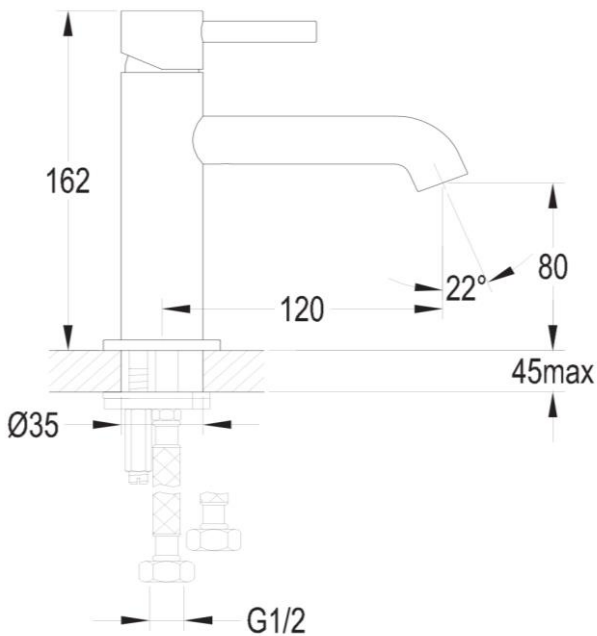

Slim Standard Basin Mixer (120mm reach)

FLOVA®

FWCB9828D

Carbon Slim Standard Basin Mixer Satin Black (120mm reach)

- Durable satin black electroplated finish
- 80mm aerator height x 120mm reach
- Recommended working pressure 200 - 500kPa (balanced)
- Sedal ceramic disc cartridge (Made in Spain)