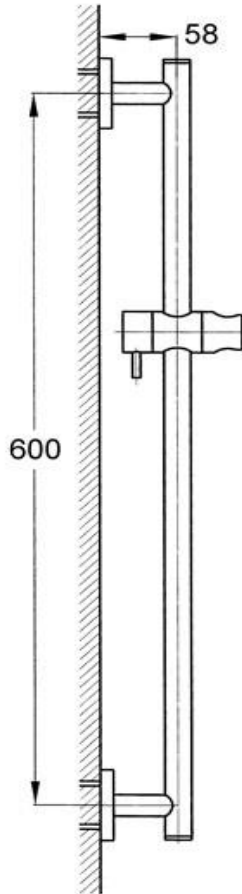

# Slide Shower 1 Function Handshower

FWCB9516

Carbon Slide Shower 1 Function Handshower Satin Black

- Durable satin black electroplated finish
- 600mm centers and 15mm male wall elbow connection
- Full metal rail, end posts and slider for long term durability
- 1500mm metal wound shower hose
- Recommended working pressure 200 - 500kPa (balanced)