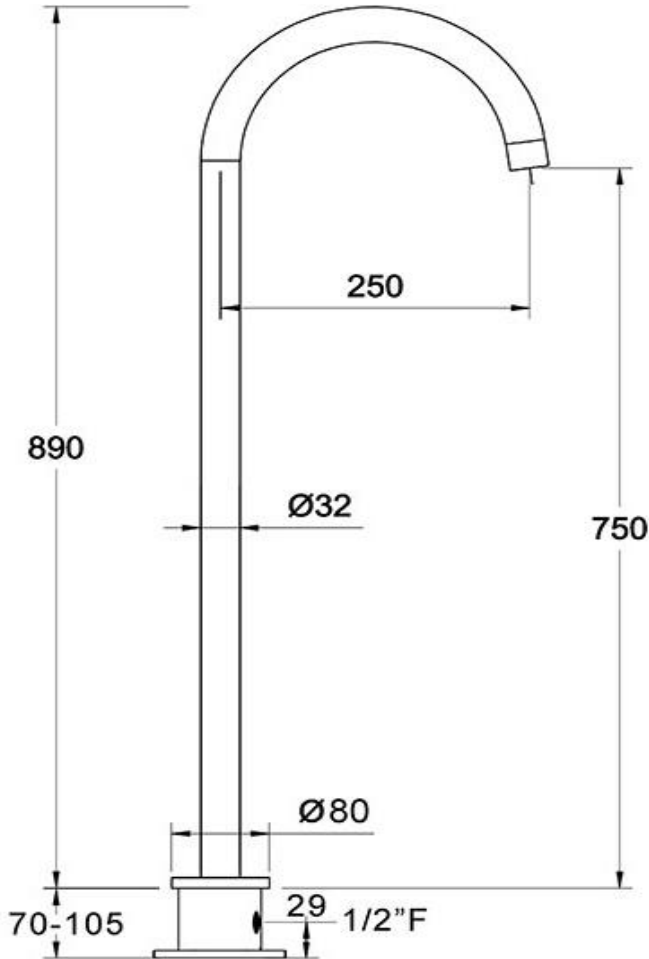

Floor Mounted Bath Spout

FLOVA®

FWCB1500

Carbon Floor Mounted Bath Spout Satin Black

Durable satin black electroplated finish
750mm high x 250mm reach

CARE AND USE

Tapware

All finishes are smooth, abrasion resistant, corrosion resistant, fade-proof and easy to clean. All finishes are super hard wearing surfaces that won't chip, peel or tarnish with normal use. All surfaces should be regularly wiped clean with non scouring, neutral wash solutions.