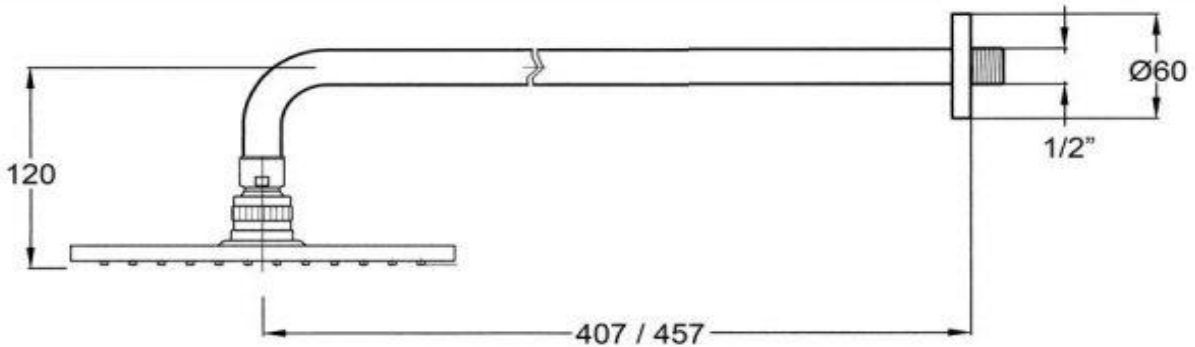

Rain Shower with Wall Arm

FLOVA®

FWCB09

Carbon Rain Shower with Wall Arm Satin Black

Durable satin black electroplated finish
 200mm diam. x 450mm reach and 15mm male wall connection
 Recommended working pressure 200 - 500kPa (balanced)