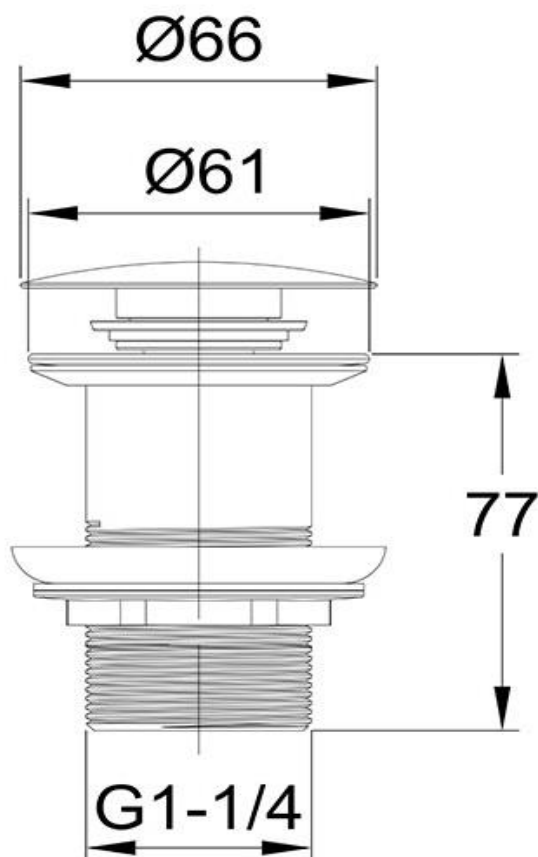

Clikclak Pop-Up Dome Waste Gloss White

FW9269WH

Clikclak Pop-Up Dome Waste

Clikclak pop-up waste with a gloss white dome shaped plug
32mm diameter

CARE AND USE

Tapware

All finishes are smooth, abrasion resistant, corrosion resistant, fade-proof and easy to clean. All finishes are super hard wearing surfaces that won't chip, peel or tarnish with normal use. All surfaces should be regularly wiped clean with non scouring, neutral wash solutions.