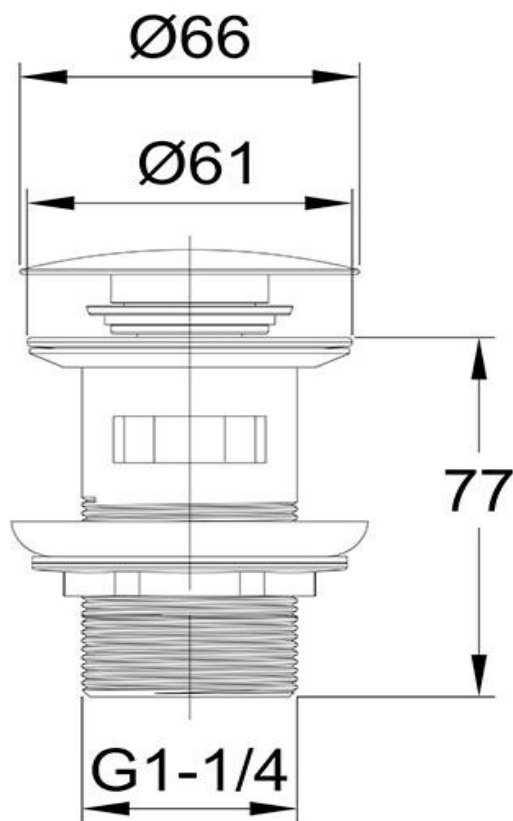

## Clikclak Overflow Pop-Up Dome Waste Gloss White

FW9269OWH

Clikclak Overflow Pop-Up Dome Waste

Clikclak overflow pop-up waste with a gloss white dome shaped plug  
plug  
32mm diameter