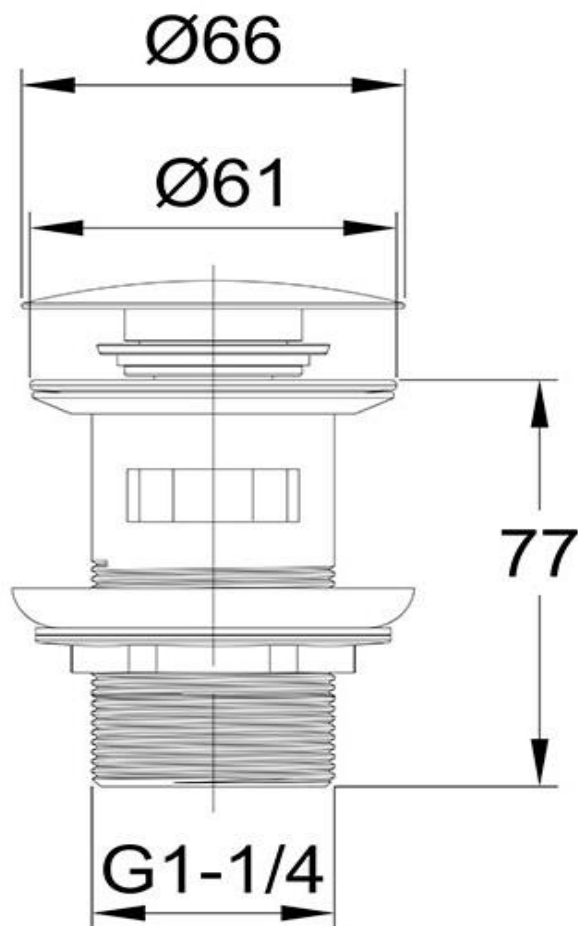

Clikclak Overflow Pop-Up Dome Waste Brushed Gold

FW9269OBG

Clikclak Overflow Pop-Up Dome Waste

Clikclak pop-up waste with a brushed gold dome shaped plug for basins with integrated overflow.

32mm diameter