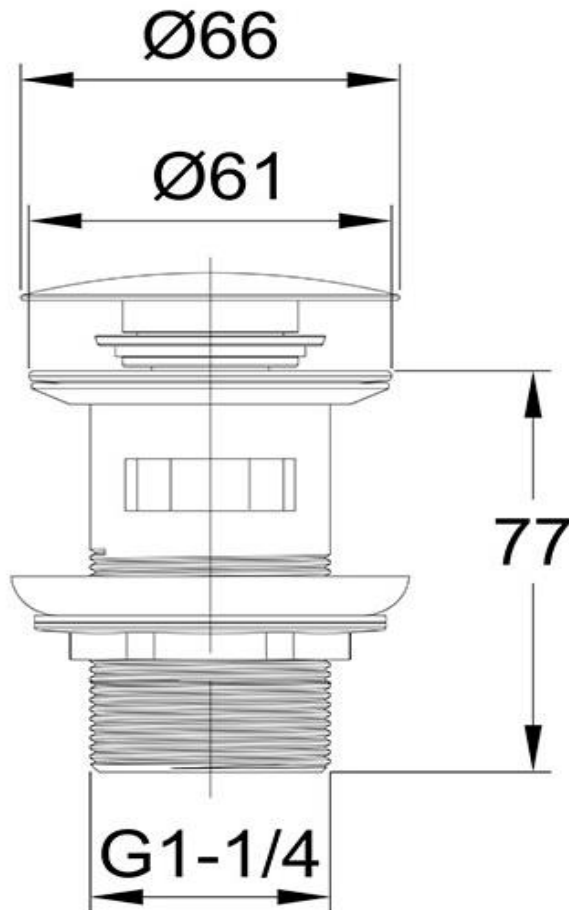

Clikclak Overflow Pop-Up Dome Waste Chrome

FW92690

Clikclak Overflow Pop-Up Dome Waste

Clikclak pop-up waste with a dome shaped plug for basins with integrated overflow.
32mm diameter

CARE AND USE

Tapware

All finishes are smooth, abrasion resistant, corrosion resistant, fade-proof and easy to clean. All finishes are super hard wearing surfaces that won't chip, peel or tarnish with normal use. All surfaces should be regularly wiped clean with non scouring, neutral wash solutions.