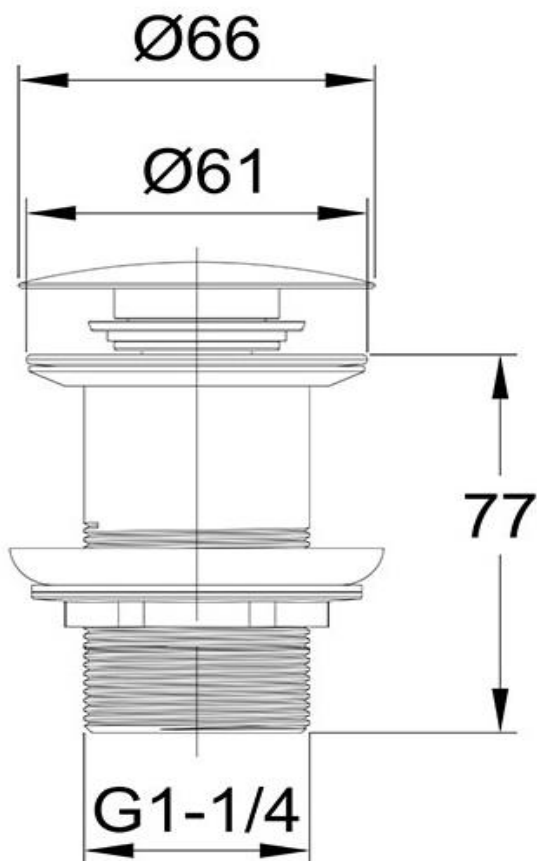

Clickclak Domed Pop-Up Waste Gun Metal

FW9269GM

Clickclak Pop-Up Dome Waste

Clickclak pop-up waste with a gun metal dome shaped plug
32mm diameter

CARE AND USE

Tapware

All finishes are smooth, abrasion resistant, corrosion resistant, fade-proof and easy to clean. All finishes are super hard wearing surfaces that won't chip, peel or tarnish with normal use. All surfaces should be regularly wiped clean with non scouring, neutral wash solutions.