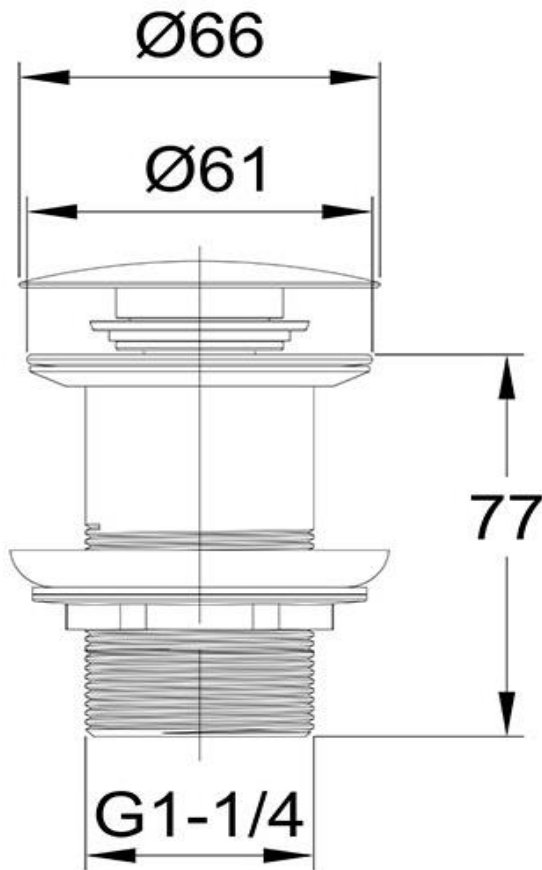

Clikclak Pop-Up Dome Waste Satin Black

FW9269BLK

Clikclak Pop-Up Dome Waste

Clikclak pop-up waste with a satin black dome shaped plug
32mm diameter

CARE AND USE

Tapware

All finishes are smooth, abrasion resistant, corrosion resistant, fade-proof and easy to clean. All finishes are super hard wearing surfaces that won't chip, peel or tarnish with normal use. All surfaces should be regularly wiped clean with non scouring, neutral wash solutions.