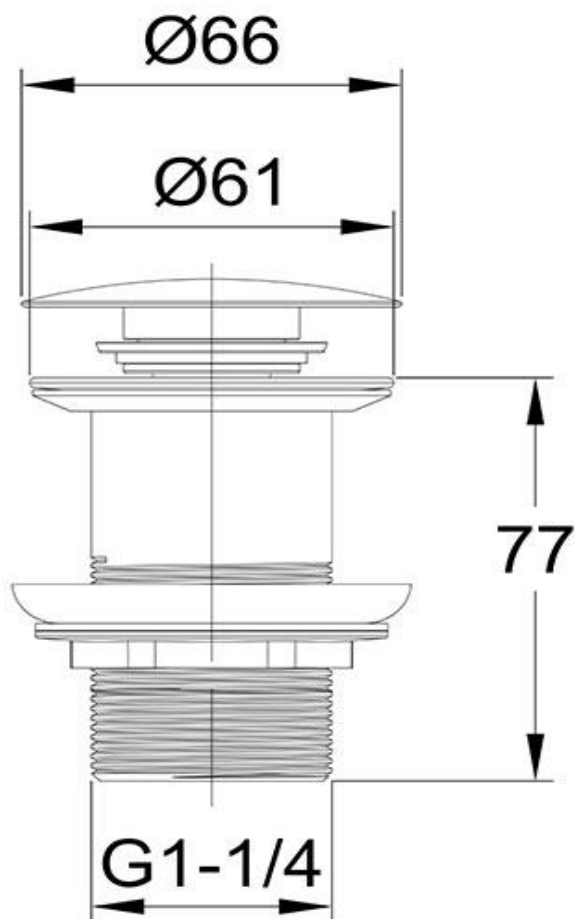

Clikclak Pop-Up Dome Waste Brushed Copper

FW9269BC

Clikclak Pop-Up Dome Waste

Clikclak pop-up waste with a brushed copper dome shaped plug
plug
32mm diameter

CARE AND USE

Tapware

All finishes are smooth, abrasion resistant, corrosion resistant, fade-proof and easy to clean. All finishes are super hard wearing surfaces that won't chip, peel or tarnish with normal use. All surfaces should be regularly wiped clean with non scouring, neutral wash solutions.