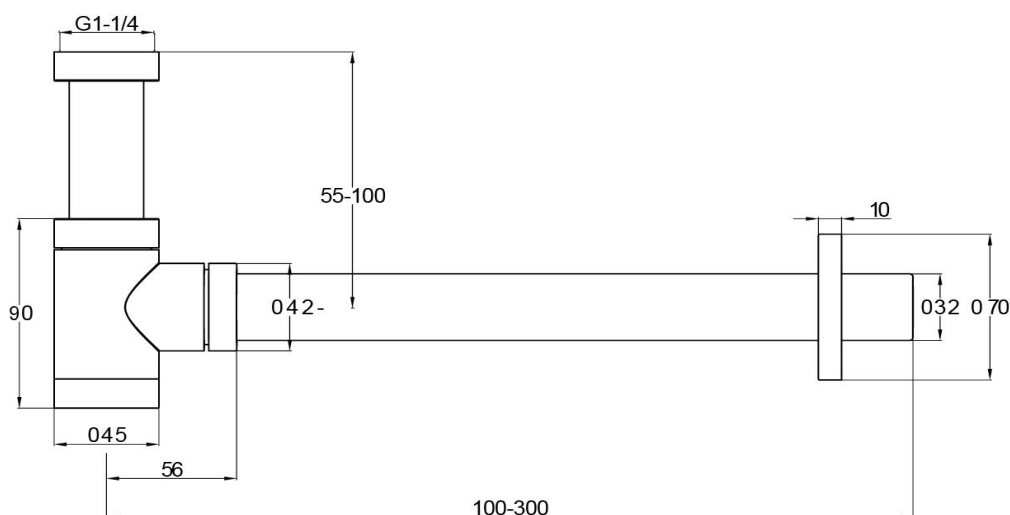

Bottle Trap 32mm Brushed Copper

FW9255BC
32mm Bottle Trap

Bottle trap for exposed waste installations in a brushed copper finish

- 32mm waste pipe
- 320mm - 330mm adjustable reach
- 55mm - 100mm adjustable height