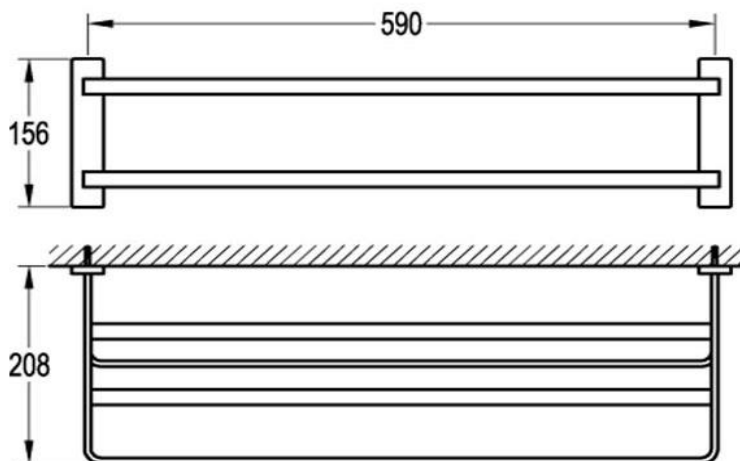

## Cubic Long Towel Shelf and Rail 610mm Chrome

FLOVA®

FW8910

Cubic Long Towel Shelf and Rail 610mm

Wall mounted towel rail and shelf 610mm long