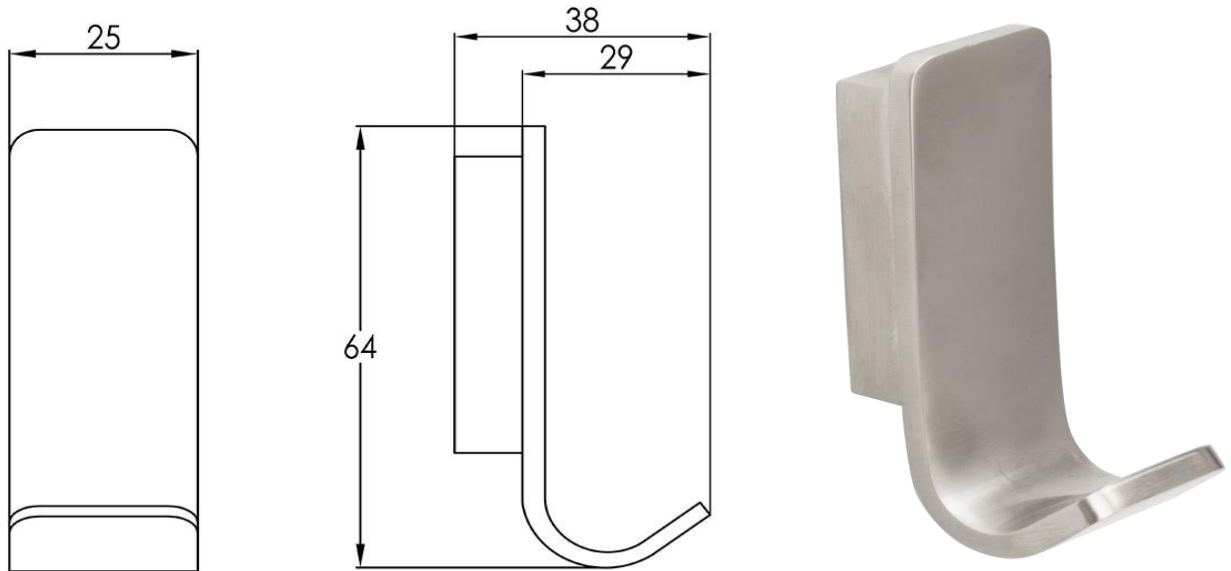

## Robe Hook

**TUNE**

FW7922BN

Urban Robe Hook Brushed Nickel

Wall mounted robe hook in a brushed nickel finish