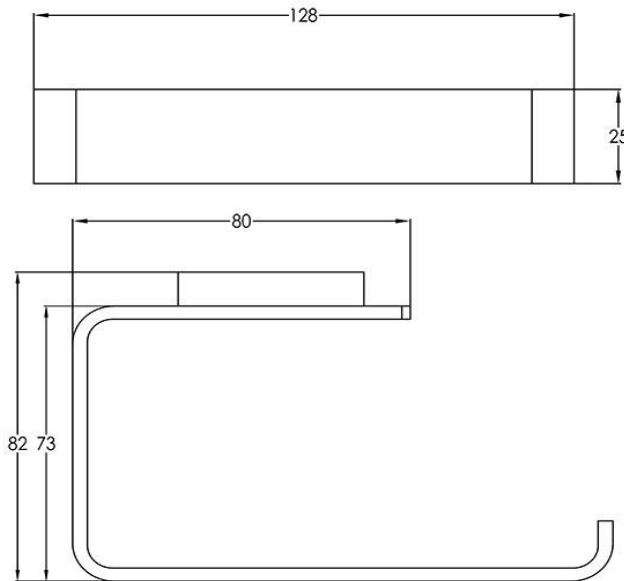

## Toilet Roll Holder

FW7921BN

Urban Toilet Roll Holder Brushed Nickel

Wall mounted toilet roll holder finished in brushed nickel