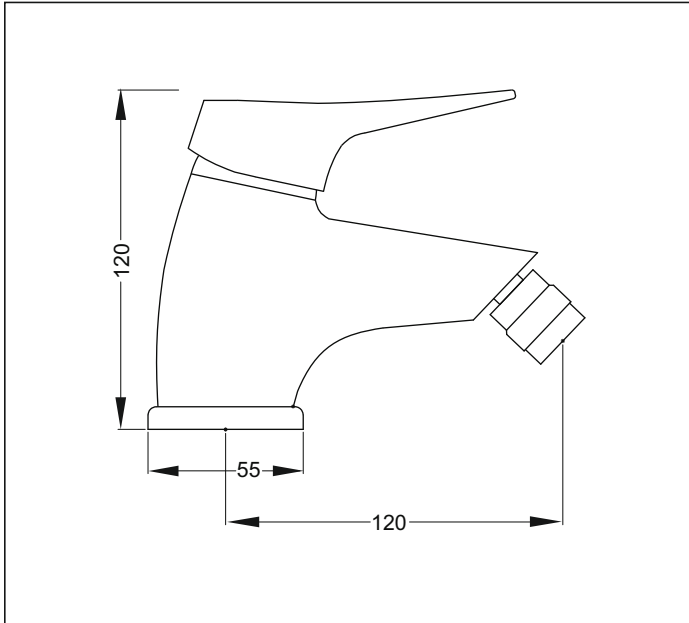

Forté

Bidet Mixer

Code: FO BIDET

Finish: Chrome

Cartridge: 40mm Kerox Cartridge

Spout: Chromed cast brass. Fixed

Stainless Steel Inlet Hoses:

Hot: Size: M16 x 1/2" BSP
Length: 400 mm

Cold: Size: M12 x 1/2" BSP
Length: 400 mm

Mounting: Mounting Hardware: Stud: 8mm
Nut: 11mm A/F
Horseshoe Washer

Supplied with base seal

Installation Hole Diameter: Minimum: 33 mm
Maximum: 38 mm

Flow Control: 3 l/min PCA fitted for regulated flow with mains pressure systems