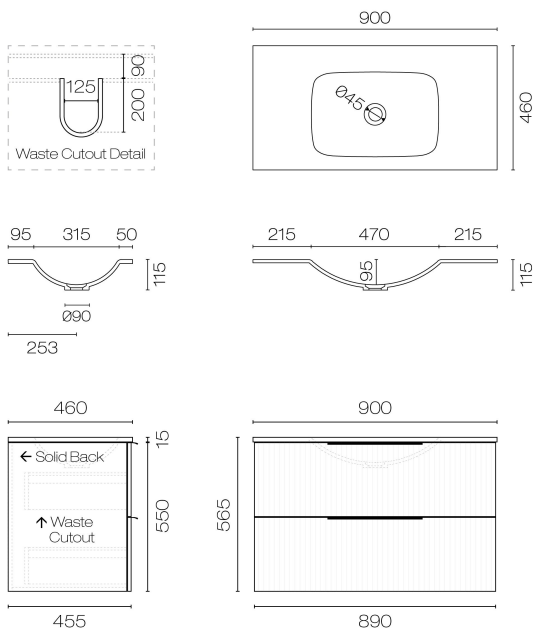

Forma Spio 900 2 Drawer Vanity

Code: FMS90.W2C

Brand	Progetto
Designer	Plumblin
Origin	New Zealand
Finish	Matt
Installation	Wall Hung
Width (mm)	900
Depth (mm)	460
Height (mm)	565
Warranty	7 Years
Overflow	No
Waste Size	32mm
Waste Included	No
Taphole	None (can be drilled onsite with drill bit supplied)
Soft Close Drawer/s	Yes
Cabinet Material	Thermoform
Vanity Top Material	Solid Surface
Approx Lead Time	10 weeks may apply for some colours. Please enquire for accurate leadtime.
Other Information	Features: Anti finger/scratch resistant cabinet finish

Scan to View
Product Online